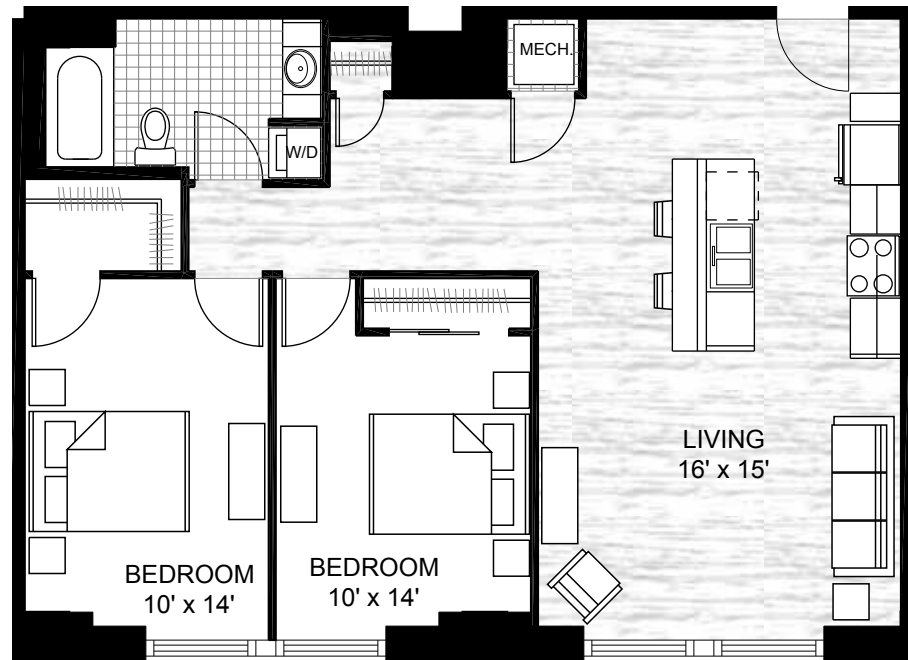

COURTHOUSE LOFTS

2 BEDROOM
1 BATH
907 SF

Legend

- Full Height Wall
- Partial Height Wall
- Carpet
- Vinyl
- Wood

COURTHOUSE
LOFTS
811 GRAND BLVD
KANSAS CITY, MO 64106
TEL 816.471.2751
WWW.COURTHOUSE-LOFTS.COM

This plan is an approximation of room sizes and features. While every effort towards accuracy was made, slight variations may exist.

COURTHOUSE
LOFTS

2 BEDROOM
1 BATH
901 SF

Legend

- Full Height Wall
- Partial Height Wall
- Carpet
- Vinyl
- Wood

COURTHOUSE LOFTS

2 BEDROOM
2 BATH
1185 SF

Legend

- Full Height Wall
- Partial Height Wall
- Carpet
- Vinyl
- Wood

COURTHOUSE LOFTS

811 GRAND BLVD

KANSAS CITY, MO 64106

TEL 816.471.2751