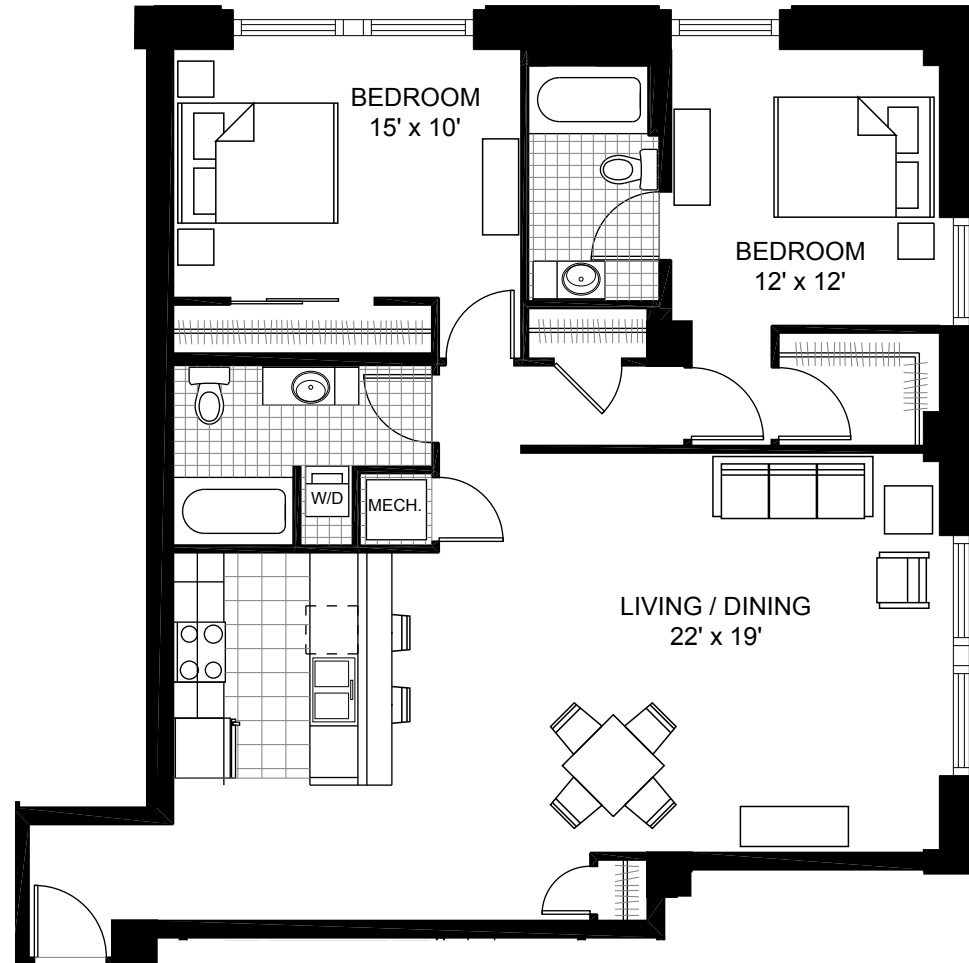

This plan is an approximation of room sizes and features. While every effort towards accuracy was made, slight variations may exist.

COURTHOUSE
LOFTS

2 BEDROOM
1 BATH
901 SF

Legend

- Full Height Wall
- Partial Height Wall
- Carpet
- Vinyl
- Wood

WWW.COURTHOUSE-LOFTS.COM

This plan is an approximation of room sizes and features. While every effort towards accuracy was made, slight variations may exist.

COURTHOUSE LOFTS

2 BEDROOM
STUDY
2 BATH

1162 SF

Legend

- Full Height Wall
- Partial Height Wall
- Carpet
- Vinyl
- Wood

COURTHOUSE LOFTS

811 GRAND BLVD

KANSAS CITY, MO 64106

TEL 816.471.2751

WWW.COURTHOUSE-LOFTS.COM

This plan is an approximation of room sizes and features. While every effort towards accuracy was made, slight variations may exist.

COURTHOUSE LOFTS

2 BEDROOM
2 BATH
1153 SF

Legend

- Full Height Wall
- Partial Height Wall
- Carpet
- Vinyl

COURTHOUSE LOFTS

811 GRAND BLVD

KANSAS CITY, MO 64106

TEL 816.471.2751