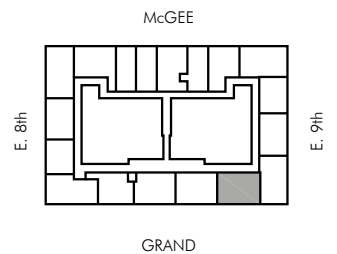

COURTHOUSE LOFTS

2 BEDROOM
1 BATH
907 SF

Legend

- Full Height Wall
- Partial Height Wall
- Carpet
- Vinyl
- Wood

COURTHOUSE
LOFTS
811 GRAND BLVD
KANSAS CITY, MO 64106
TEL 816.471.2751
WWW.COURTHOUSE-LOFTS.COM

This plan is an approximation of room sizes and features. While every effort towards accuracy was made, slight variations may exist.

COURTHOUSE
LOFTS

2 BEDROOM
1 BATH
901 SF

Legend

- Full Height Wall
- Partial Height Wall
- Carpet
- Vinyl
- Wood