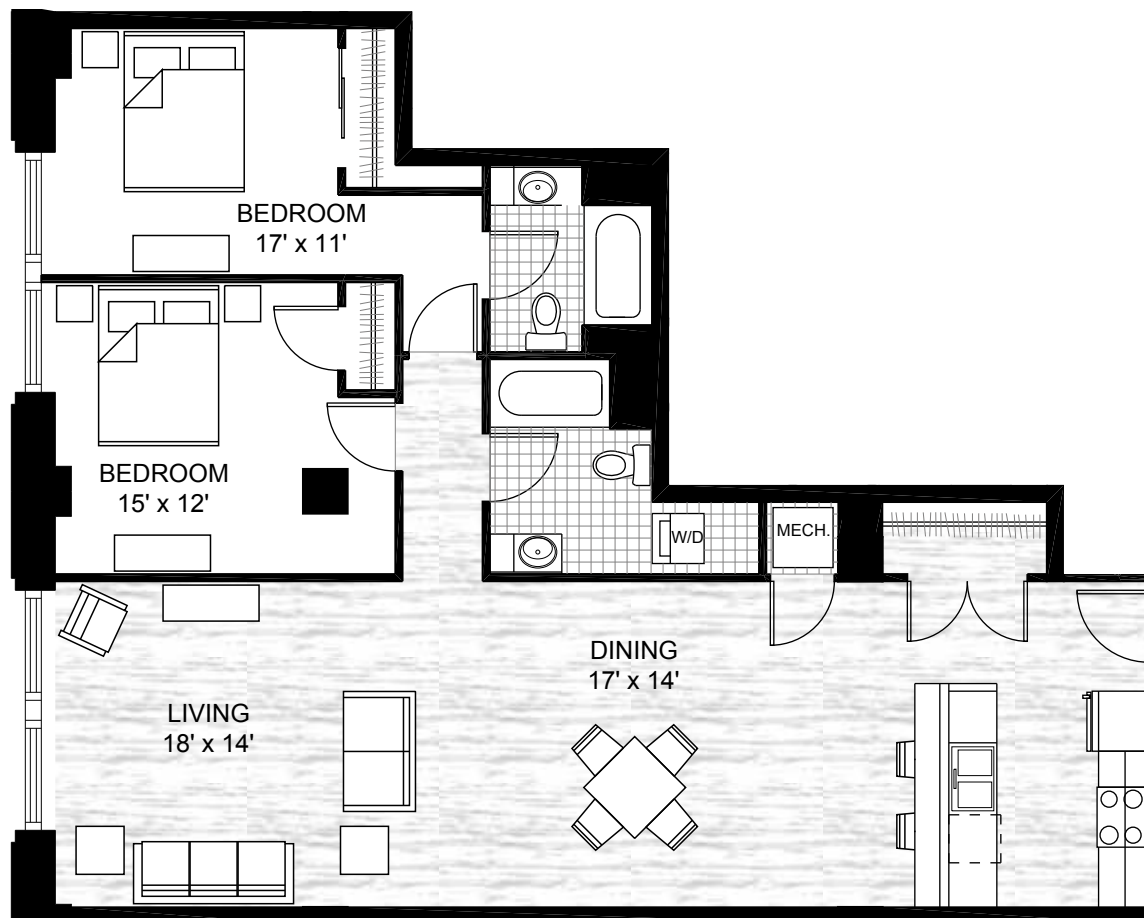

COURTHOUSE LOFTS

2 BEDROOM
1 BATH
907 SF

Legend

- Full Height Wall
- Partial Height Wall
- Carpet
- Vinyl
- Wood

COURTHOUSE
LOFTS
811 GRAND BLVD
KANSAS CITY, MO 64106
TEL 816.471.2751
WWW.COURTHOUSE-LOFTS.COM

This plan is an approximation of room sizes and features. While every effort towards accuracy was made, slight variations may exist.

COURTHOUSE
LOFTS

2 BEDROOM
1 BATH
901 SF

Legend

- Full Height Wall
- Partial Height Wall
- Carpet
- Vinyl
- Wood

COURTHOUSE LOFTS

2 BEDROOM
2 BATH
1185 SF

Legend

- Full Height Wall
- Partial Height Wall
- Carpet
- Vinyl
- Wood

COURTHOUSE LOFTS

811 GRAND BLVD

KANSAS CITY, MO 64106

TEL 816.471.2751