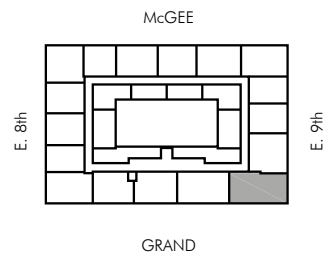

COURTHOUSE
LOFTS
811 GRAND BLVD
KANSAS CITY, MO 64106
TEL 816.471.2751
WWW.COURTHOUSE-LOFTS.COM

This plan is an approximation of room sizes and features. While every effort towards accuracy was made, slight variations may exist.