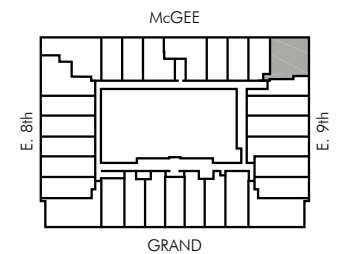

COURTHOUSE LOFTS

811 GRAND BLVD

KANSAS CITY, MO 64106

TEL 816.471.2751

WWW.COURTHOUSE-LOFTS.COM

This plan is an approximation of room sizes and features. While every effort towards accuracy was made, slight variations may exist.