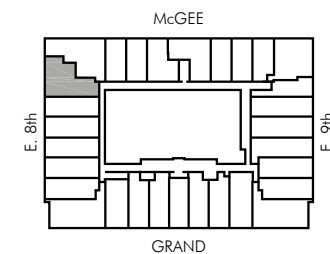

COURTHOUSE LOFTS

2 BEDROOM
2 BATH
1185 SF

Legend

- Full Height Wall
- Partial Height Wall
- Carpet
- Vinyl
- Wood

COURTHOUSE LOFTS

811 GRAND BLVD

KANSAS CITY, MO 64106

TEL 816.471.2751

WWW.COURTHOUSE-LOFTS.COM

This plan is an approximation of room sizes and features. While every effort towards accuracy was made, slight variations may exist.

COURTHOUSE LOFTS

2 BEDROOM
STUDY
2 BATH

1162 SF