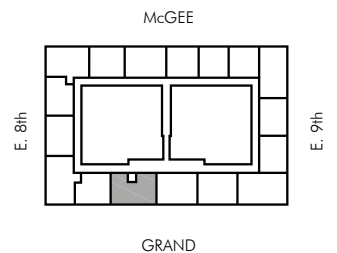

This plan is an approximation of room sizes and features. While every effort towards accuracy was made, slight variations may exist.

COURTHOUSE
LOFTS

2 BEDROOM
1 BATH
901 SF

Legend

- Full Height Wall
- Partial Height Wall
- Carpet
- Vinyl
- Wood