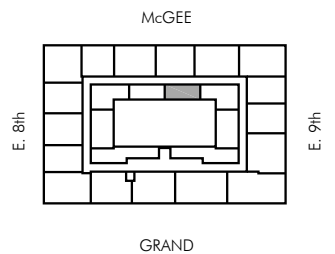

This plan is an approximation of room sizes and features. While every effort towards accuracy was made, slight variations may exist.

COURTHOUSE LOFTS

2 BEDROOM
1 1/2 BATH

1042 SF

UPPER LEVEL

LOWER LEVEL

This plan is an approximation of room sizes and features. While every effort towards accuracy was made, slight variations may exist.