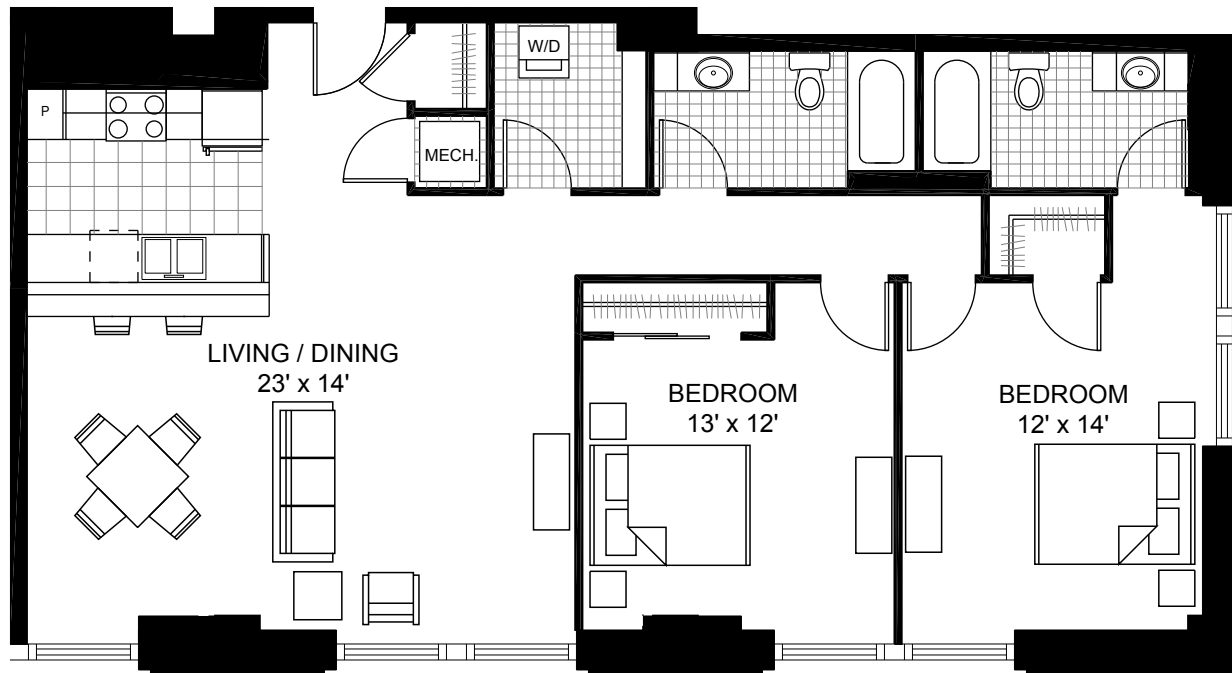

COURTHOUSE LOFTS

2 BEDROOM
2 BATH
1183 SF

COURTHOUSE
LOFTS
811 GRAND BLVD
KANSAS CITY, MO 64106
TEL 816.471.2751
WWW.COURTHOUSE-LOFTS.COM

This plan is an approximation of room sizes and features. While every effort towards accuracy was made, slight variations may exist.