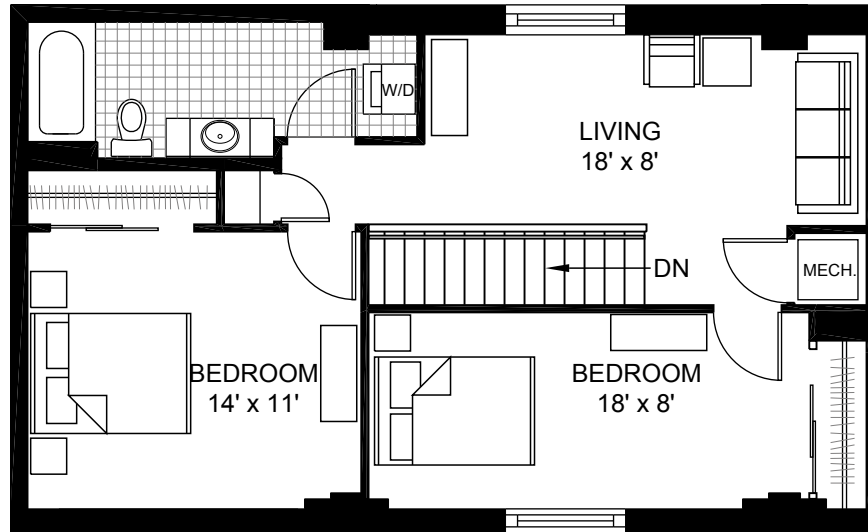

WWW.COURTHOUSE-LOFTS.COM

This plan is an approximation of room sizes and features. While every effort towards accuracy was made, slight variations may exist.

COURTHOUSE LOFTS

2 BEDROOM
2 BATH
1183 SF

COURTHOUSE
LOFTS
811 GRAND BLVD
KANSAS CITY, MO 64106
TEL 816.471.2751
WWW.COURTHOUSE-LOFTS.COM

This plan is an approximation of room sizes and features. While every effort towards accuracy was made, slight variations may exist.

COURTHOUSE LOFTS

2 BEDROOM
1 1/2 BATH

1042 SF

UPPER LEVEL

LOWER LEVEL

This plan is an approximation of room sizes and features. While every effort towards accuracy was made, slight variations may exist.