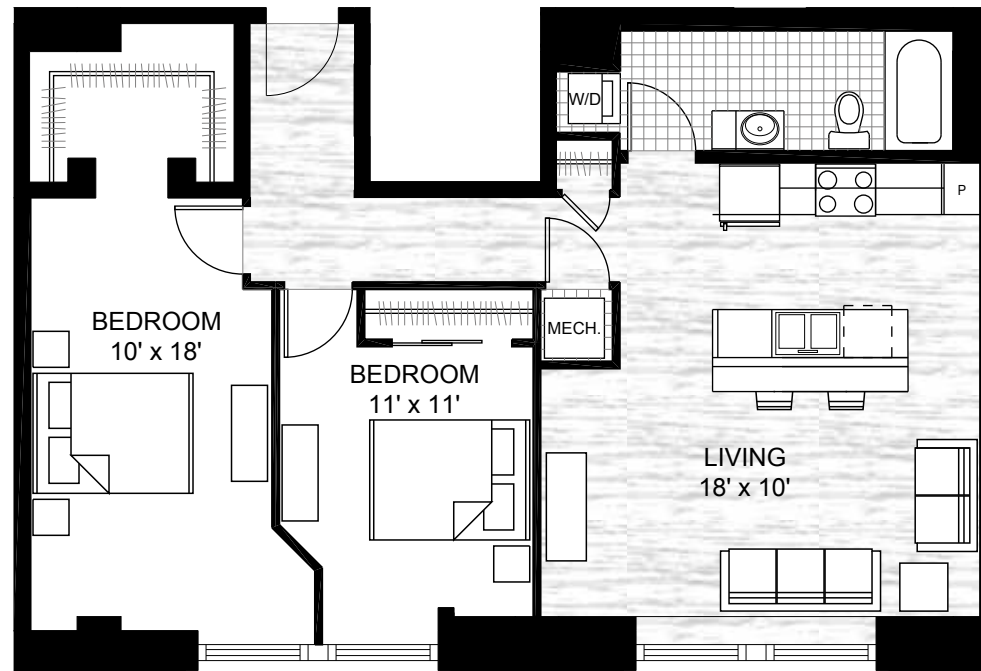

COURTHOUSE LOFTS

2 BEDROOM
1 BATH
907 SF

Legend

- Full Height Wall
- Partial Height Wall
- Carpet
- Vinyl
- Wood

COURTHOUSE
LOFTS
811 GRAND BLVD
KANSAS CITY, MO 64106
TEL 816.471.2751
WWW.COURTHOUSE-LOFTS.COM

This plan is an approximation of room sizes and features. While every effort towards accuracy was made, slight variations may exist.

COURTHOUSE
LOFTS

2 BEDROOM
1 BATH
901 SF

Legend

- Full Height Wall
- Partial Height Wall
- Carpet
- Vinyl
- Wood

COURTHOUSE LOFTS

2 BEDROOM
2 BATH
1185 SF

Legend

- Full Height Wall
- Partial Height Wall
- Carpet
- Vinyl
- Wood

COURTHOUSE LOFTS

811 GRAND BLVD

KANSAS CITY, MO 64106

TEL 816.471.2751