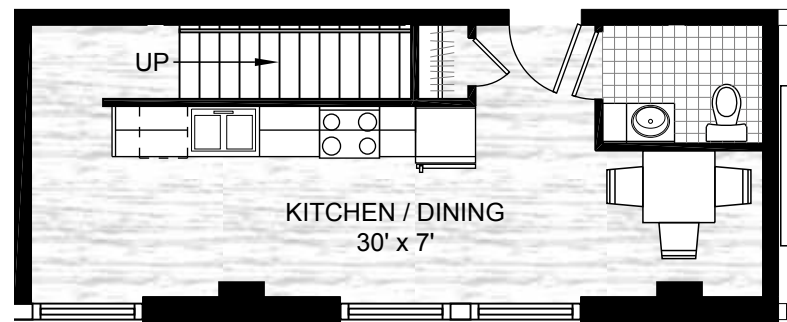

This plan is an approximation of room sizes and features. While every effort towards accuracy was made, slight variations may exist.

COURTHOUSE LOFTS

2 BEDROOM
1 1/2 BATH

1042 SF

UPPER LEVEL

LOWER LEVEL

This plan is an approximation of room sizes and features. While every effort towards accuracy was made, slight variations may exist.