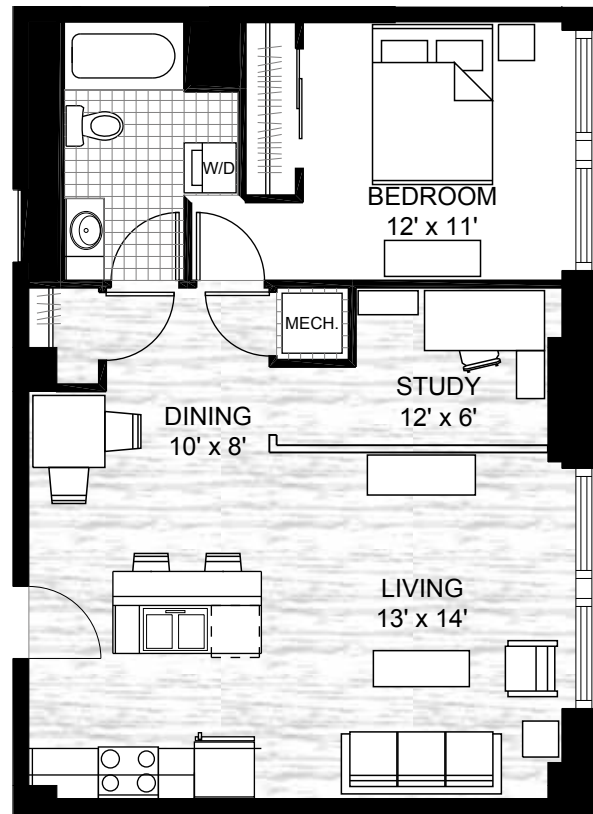

This plan is an approximation of room sizes and features. While every effort towards accuracy was made, slight variations may exist.

COURTHOUSE LOFTS

1 BEDROOM
1 BATH
636 SF

COURTHOUSE LOFTS

811 GRAND BLVD

1 BEDROOM
STUDY
1 BATH
703 SF

COURTHOUSE LOFTS

811 GRAND BLVD

KANSAS CITY, MO 64106

TEL 816.471.2751

WWW.COURTHOUSE-LOFTS.COM

This plan is an approximation of room sizes and features. While every effort towards accuracy was made, slight variations may exist.

COURTHOUSE LOFTS

1 BEDROOM
1 STUDY
1 BATH
908 SF

Legend

- Full Height Wall
- Partial Height Wall
- Carpet
- Vinyl

COURTHOUSE LOFTS

811 GRAND BLVD

KANSAS CITY, MO 64106

TEL 816.471.2751