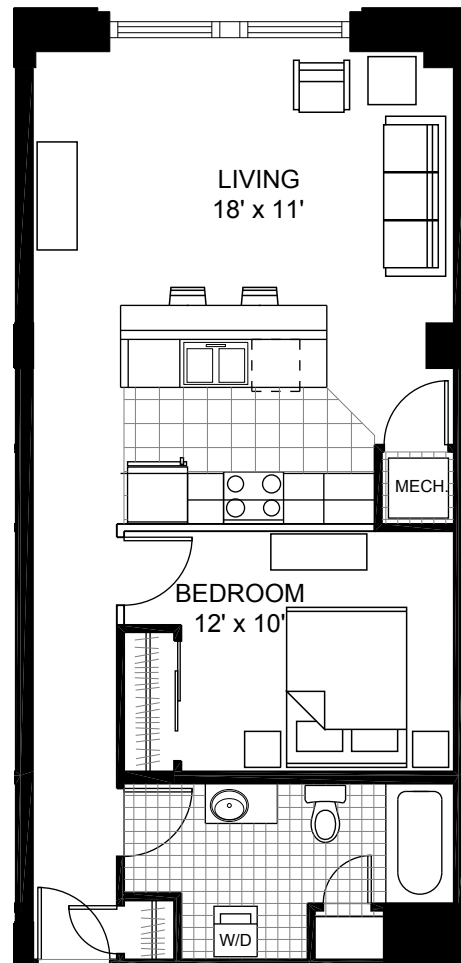

COURTHOUSE LOFTS

1 BEDROOM
1 BATH
663 SF

Legend

- Full Height Wall
- Partial Height Wall
- Carpet
- Vinyl

COURTHOUSE LOFTS

811 GRAND BLVD

KANSAS CITY, MO 64106

TEL 816.471.2751

WWW.COURTHOUSE-LOFTS.COM

This plan is an approximation of room sizes and features. While every effort towards accuracy was made, slight variations may exist.

COURTHOUSE
LOFTS

1 BEDROOM
1 BATH
802 SF

Legend

- Full Height Wall
- Partial Height Wall
- Carpet
- Vinyl

McGEE

GRAND

COURTHOUSE
LOFTS

811 GRAND BLVD

KANSAS CITY, MO 64106

TEL 816.471.2751

WWW.COURTHOUSE-LOFTS.COM

This plan is an approximation of room sizes and features. While every effort towards accuracy was made, slight variations may exist.

COURTHOUSE LOFTS

1 BEDROOM
1 BATH
636 SF

COURTHOUSE LOFTS

811 GRAND BLVD