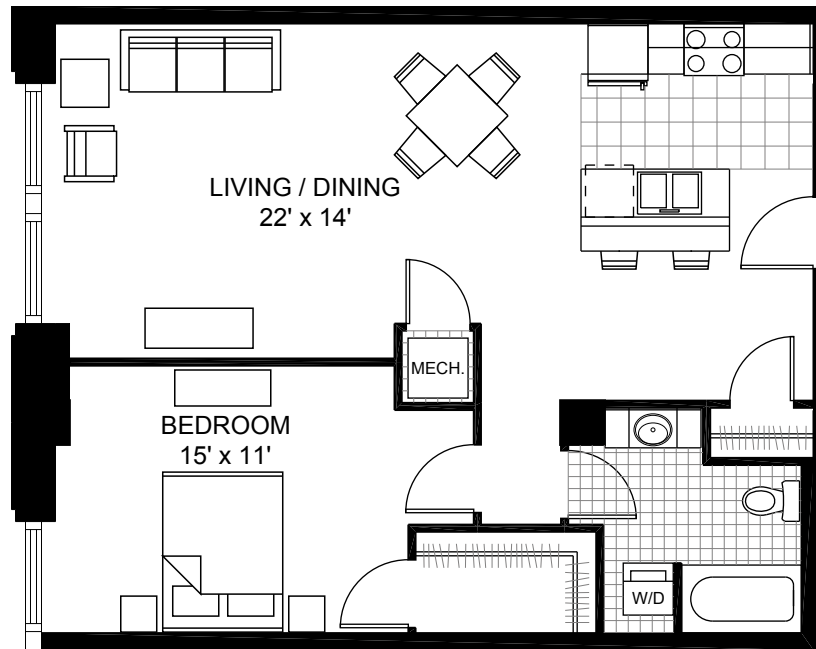

COURTHOUSE LOFTS

1 BEDROOM
1 BATH
663 SF

Legend

- Full Height Wall
- Partial Height Wall
- Carpet
- Vinyl

COURTHOUSE LOFTS

811 GRAND BLVD

KANSAS CITY, MO 64106

TEL 816.471.2751

WWW.COURTHOUSE-LOFTS.COM

This plan is an approximation of room sizes and features. While every effort towards accuracy was made, slight variations may exist.

COURTHOUSE
LOFTS

1 BEDROOM
1 BATH
802 SF

Legend

- Full Height Wall
- Partial Height Wall
- Carpet
- Vinyl

McGEE

GRAND

COURTHOUSE
LOFTS

811 GRAND BLVD

KANSAS CITY, MO 64106

TEL 816.471.2751

WWW.COURTHOUSE-LOFTS.COM

This plan is an approximation of room sizes and features. While every effort towards accuracy was made, slight variations may exist.

COURTHOUSE LOFTS

1 BEDROOM
1 BATH
636 SF

COURTHOUSE LOFTS

811 GRAND BLVD