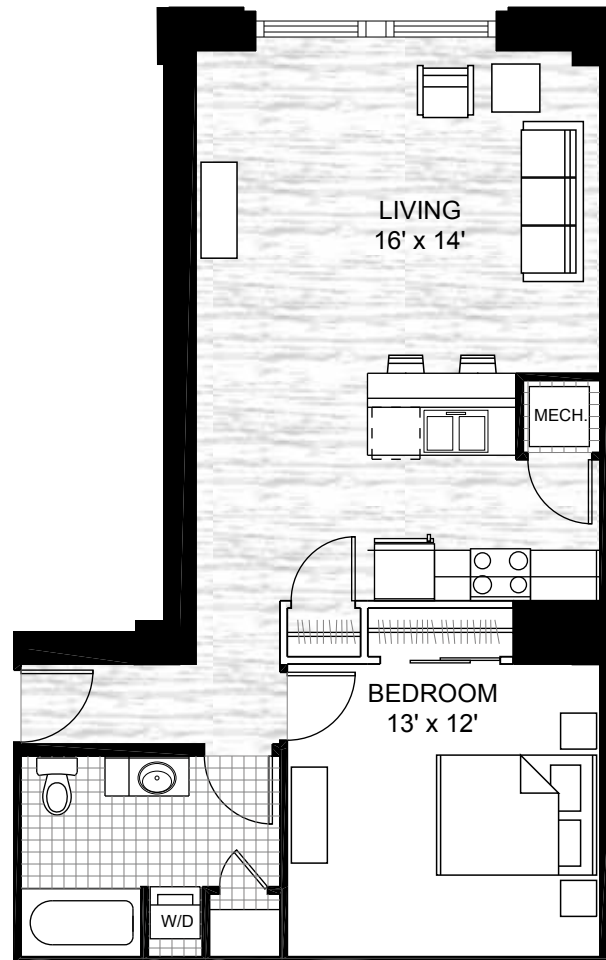

COURTHOUSE LOFTS

1 BEDROOM
1 BATH
719 SF

COURTHOUSE
LOFTS
811 GRAND BLVD
KANSAS CITY, MO 64106
TEL 816.471.2751
WWW.COURTHOUSE-LOFTS.COM

This plan is an approximation of room sizes and features. While every effort towards accuracy was made, slight variations may exist.