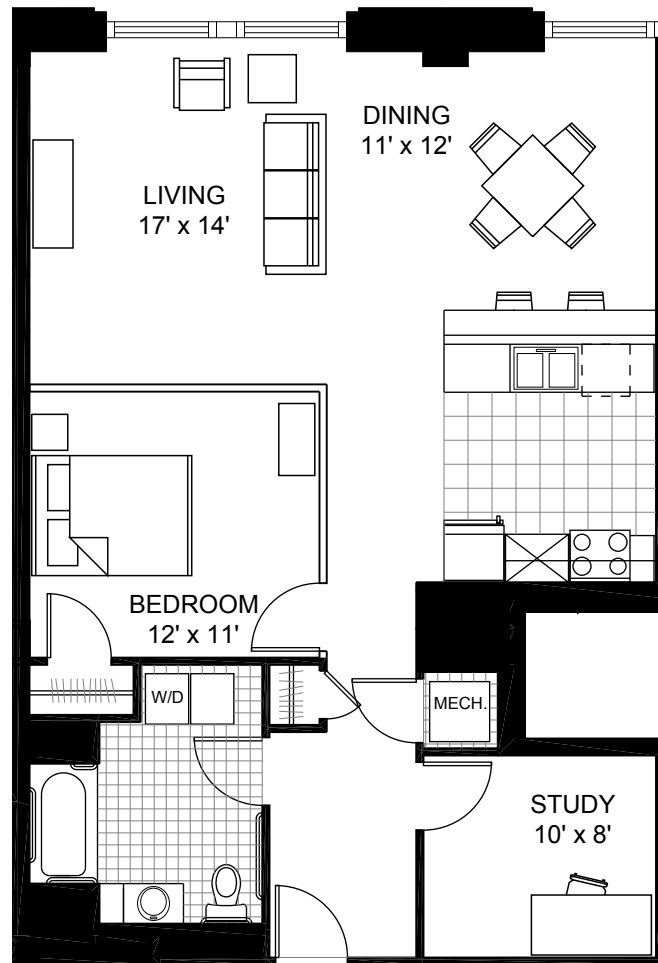

1 BEDROOM
STUDY
1 BATH
703 SF

COURTHOUSE LOFTS

811 GRAND BLVD

KANSAS CITY, MO 64106

TEL 816.471.2751

WWW.COURTHOUSE-LOFTS.COM

This plan is an approximation of room sizes and features. While every effort towards accuracy was made, slight variations may exist.

COURTHOUSE LOFTS

1 BEDROOM
1 STUDY
1 BATH
908 SF

Legend

- Full Height Wall
- Partial Height Wall
- Carpet
- Vinyl

COURTHOUSE LOFTS

811 GRAND BLVD

KANSAS CITY, MO 64106

TEL 816.471.2751

WWW.COURTHOUSE-LOFTS.COM

This plan is an approximation of room sizes and features. While every effort towards accuracy was made, slight variations may exist.

COURTHOUSE LOFTS

1 BEDROOM
1 BATH
675 SF

Legend