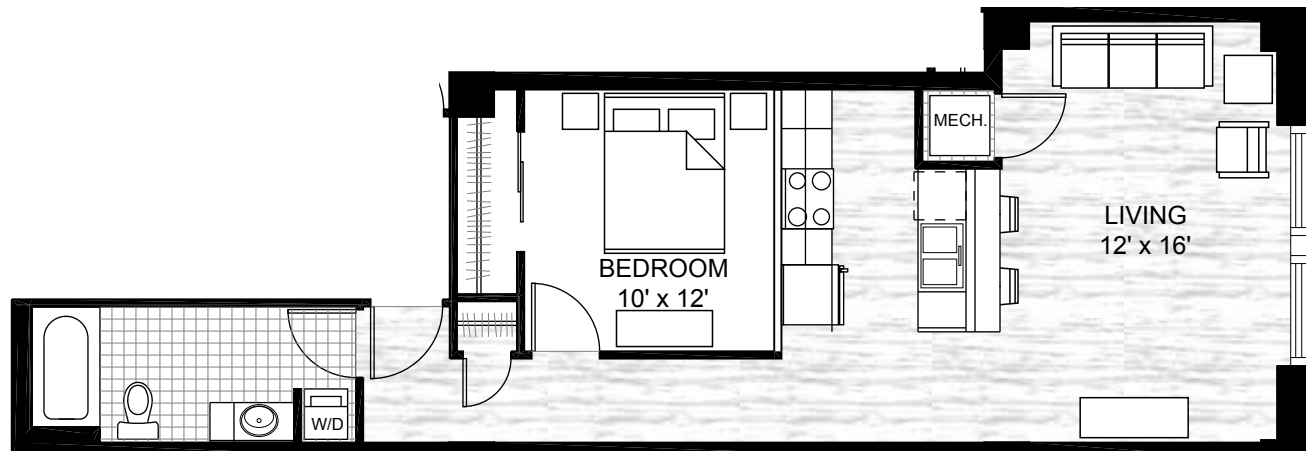

WWW.COURTHOUSE-LOFTS.COM

This plan is an approximation of room sizes and features. While every effort towards accuracy was made, slight variations may exist.

COURTHOUSE
LOFTS

1 BEDROOM
1 BATH
802 SF

Legend

- Full Height Wall
- Partial Height Wall
- Carpet
- Vinyl

McGEE

GRAND

COURTHOUSE
LOFTS

811 GRAND BLVD

KANSAS CITY, MO 64106

TEL 816.471.2751

WWW.COURTHOUSE-LOFTS.COM

This plan is an approximation of room sizes and features. While every effort towards accuracy was made, slight variations may exist.

COURTHOUSE LOFTS

1 BEDROOM
1 BATH
636 SF

COURTHOUSE LOFTS

811 GRAND BLVD